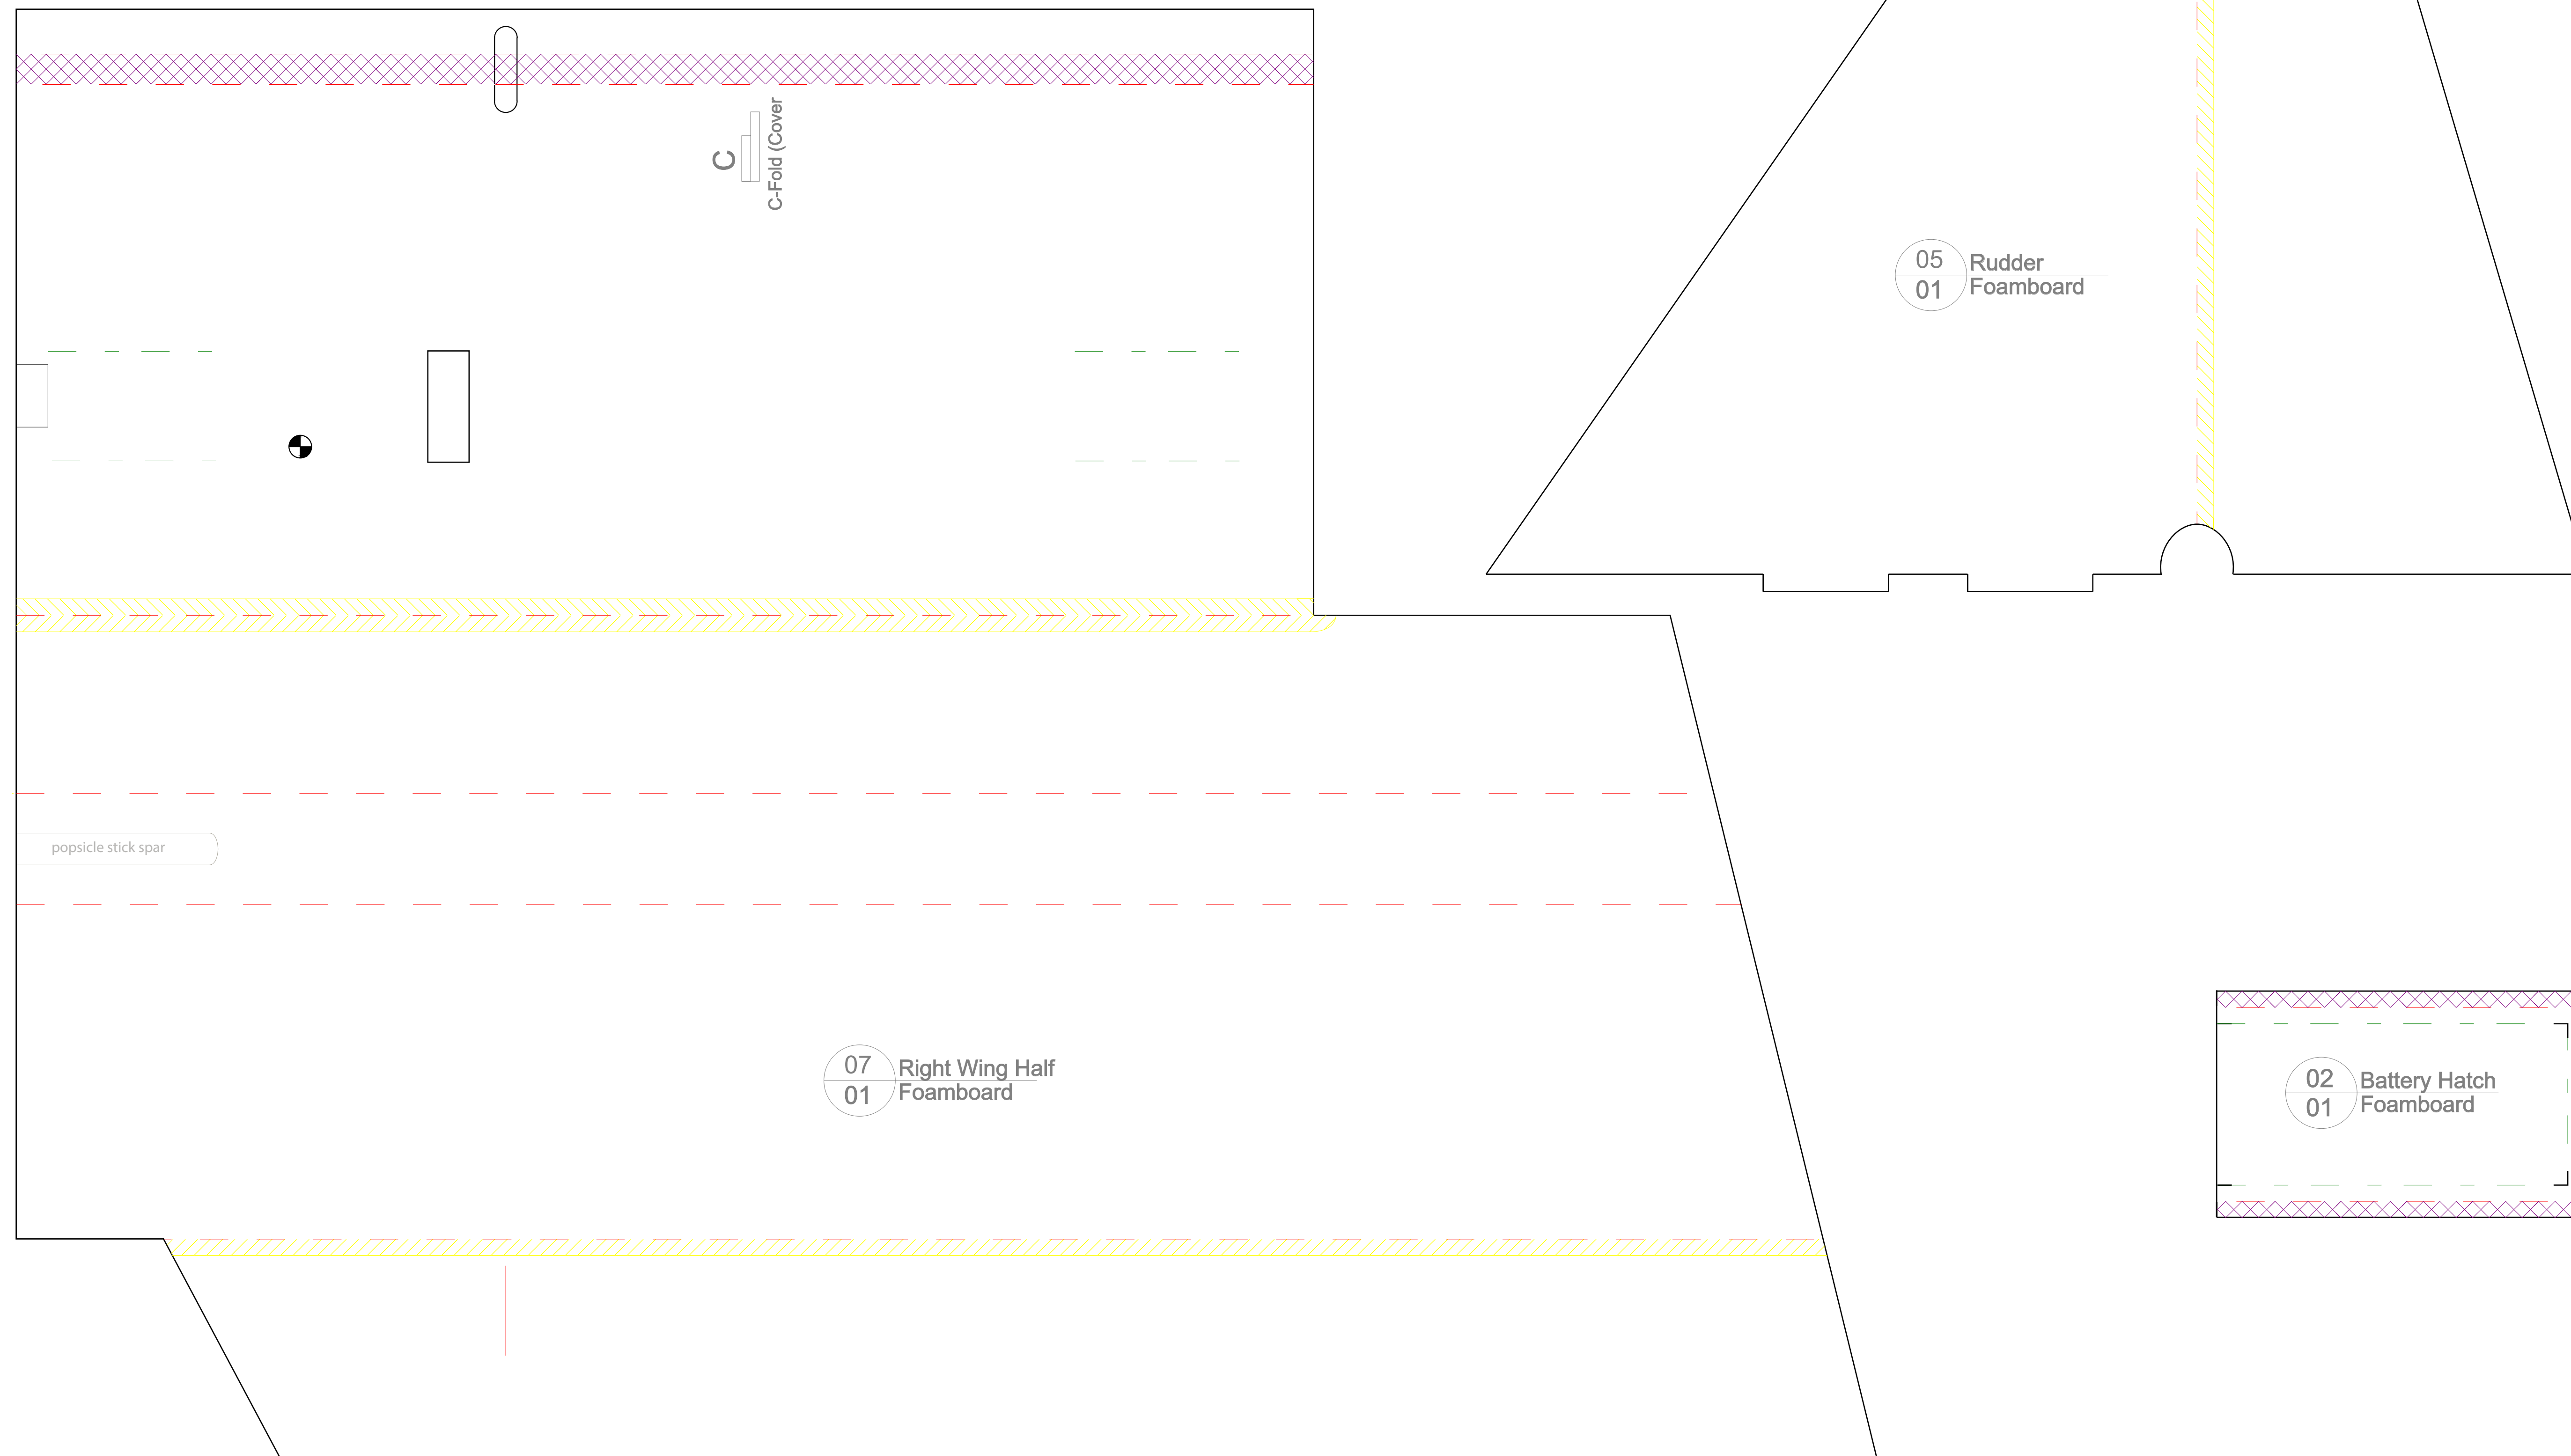

Simple Stick

Version 1.4

Designed by: The Hangar

Drawing by: The Hangar

07 Right Wing Half
01 Foamboard

05 Rudder
01 Foamboard

02 Battery Hatch
01 Foamboard

Simple Stick

Version 1.4

Designed by: The Hangar

Drawing by: The Hangar

Simple Stick

Version 1.4

Designed by: The Hangar

Drawing by: The Hangar