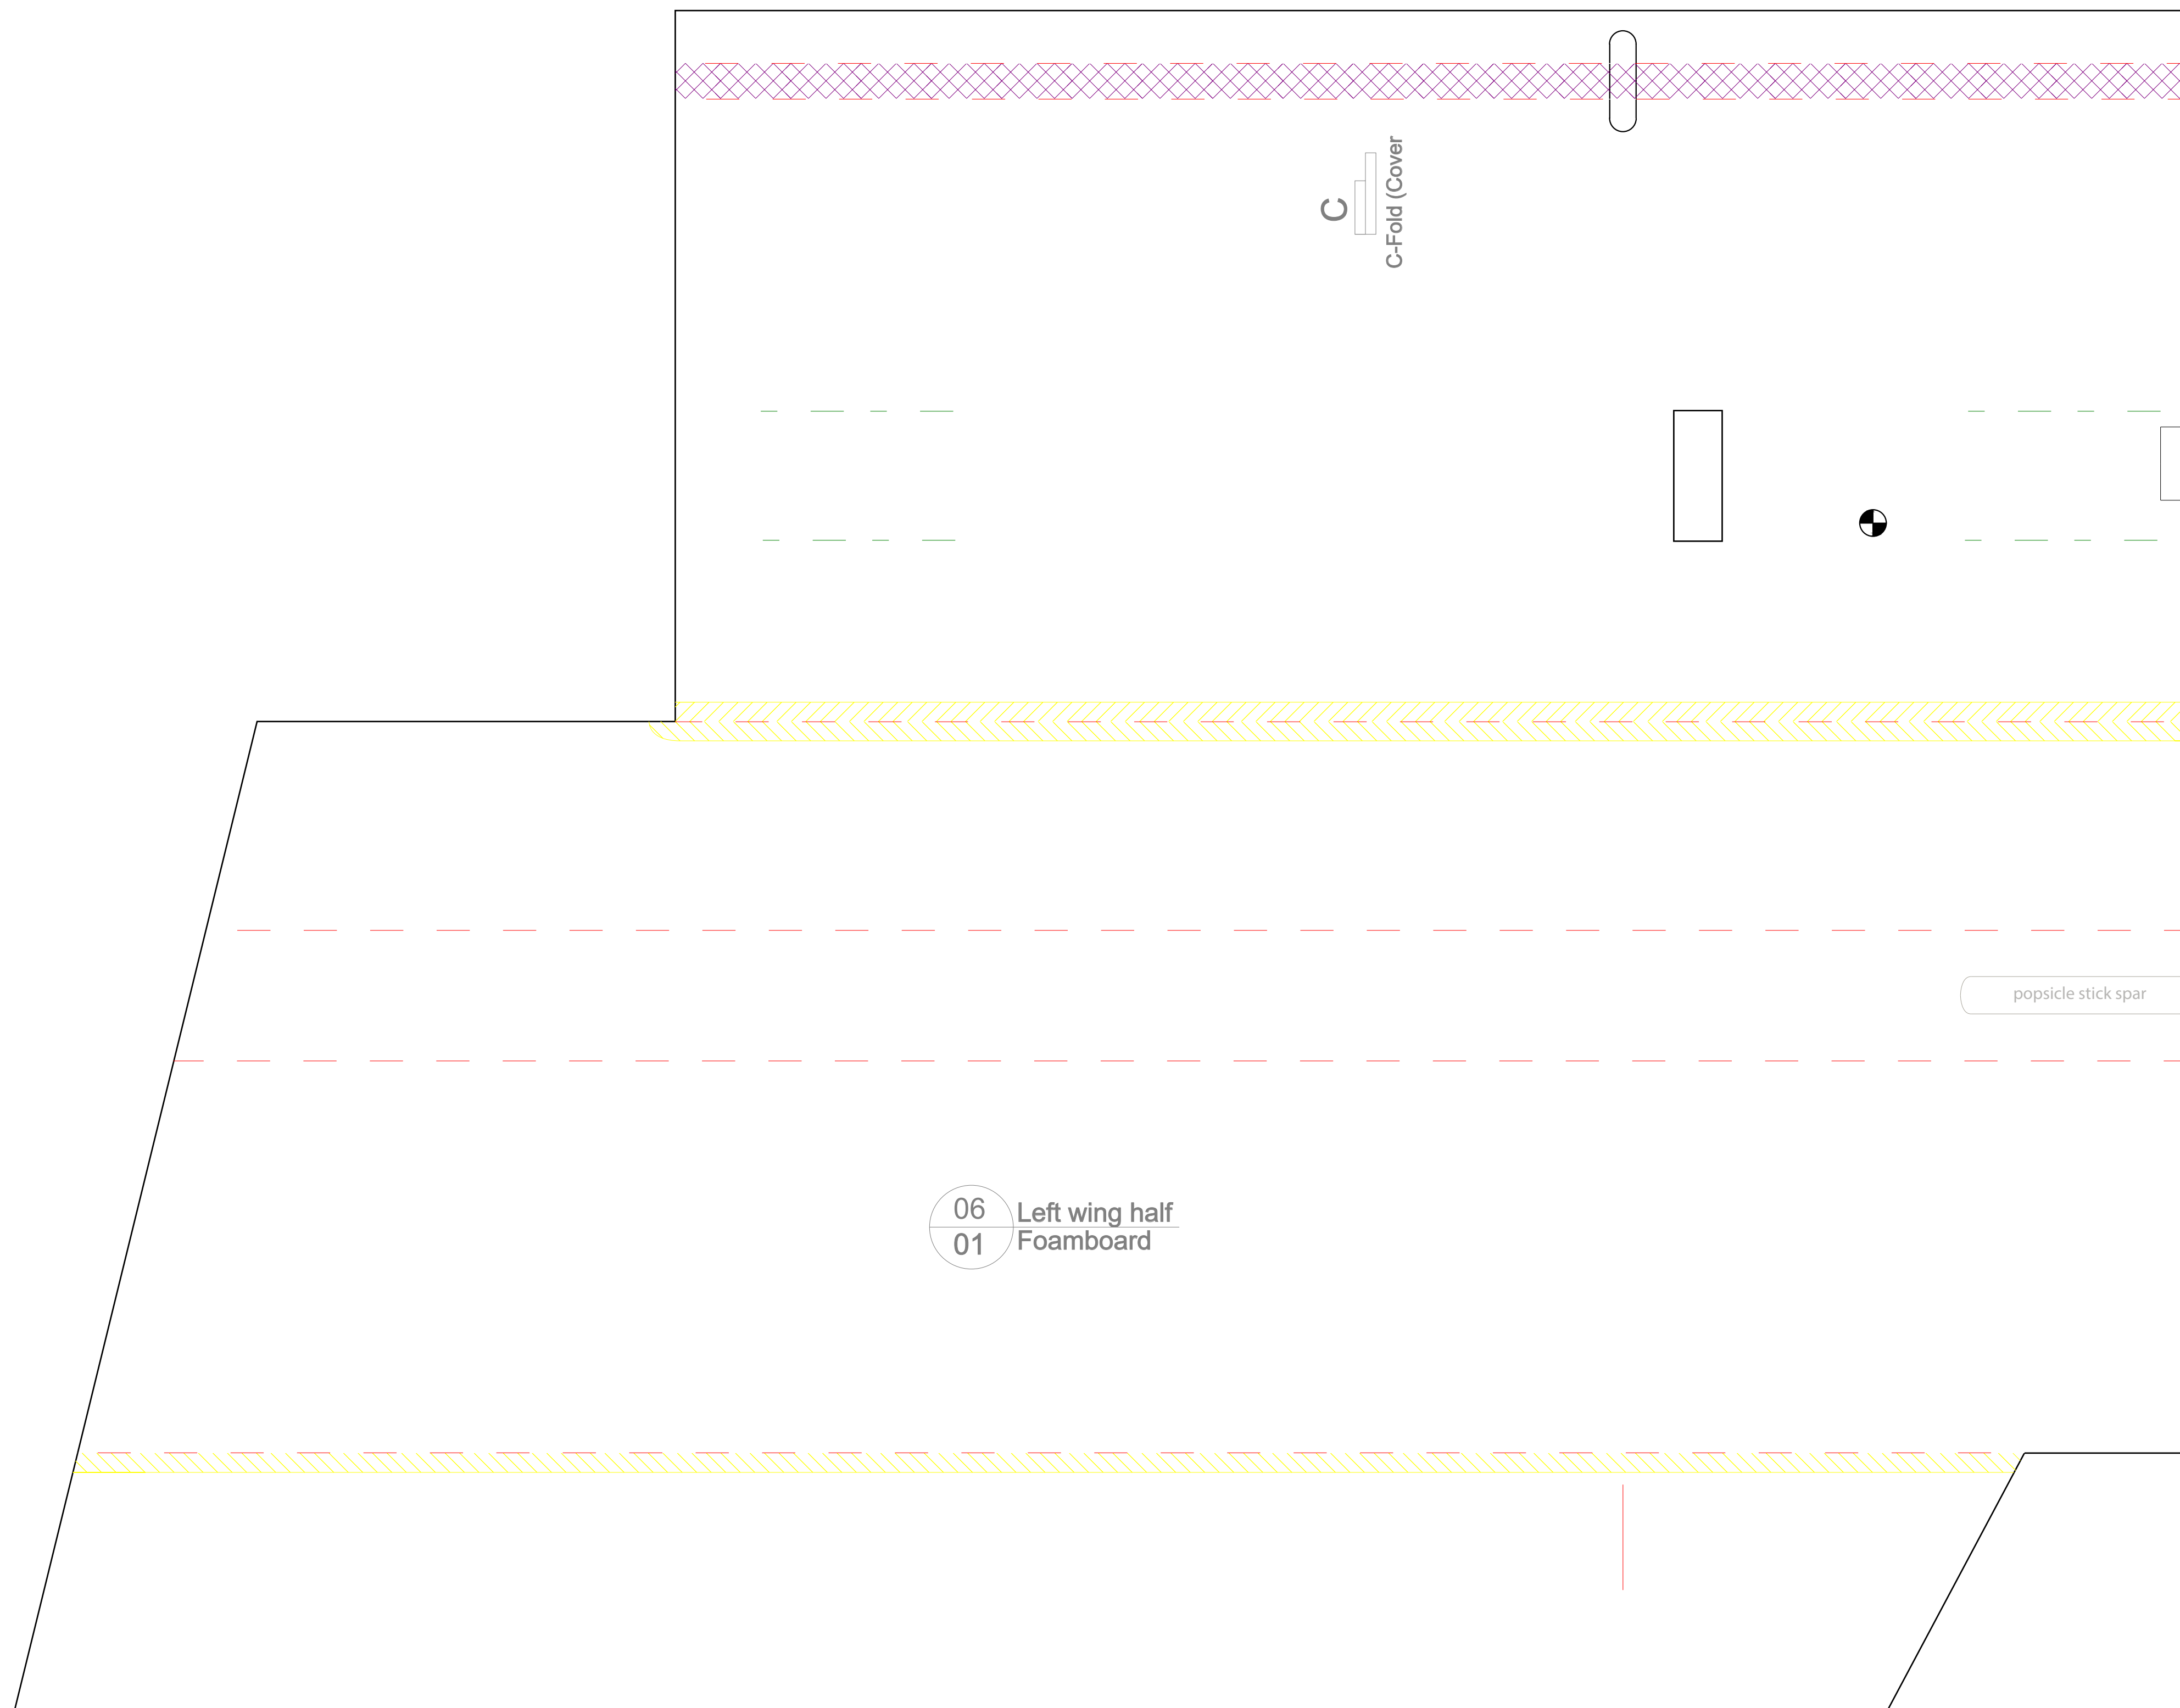

Simple Stick

Version 1.4

Designed by: The Hangar

Drawing by: The Hangar

07 Right Wing Half
01 Foamboard

05 Rudder
01 Foamboard

02 Battery Hatch
01 Foamboard

Simple Stick

Version 1.4

Designed by: The Hangar

Drawing by: The Hangar

Simple Stick

Version 1.4

Designed by: The Hangar

Drawing by: The Hangar